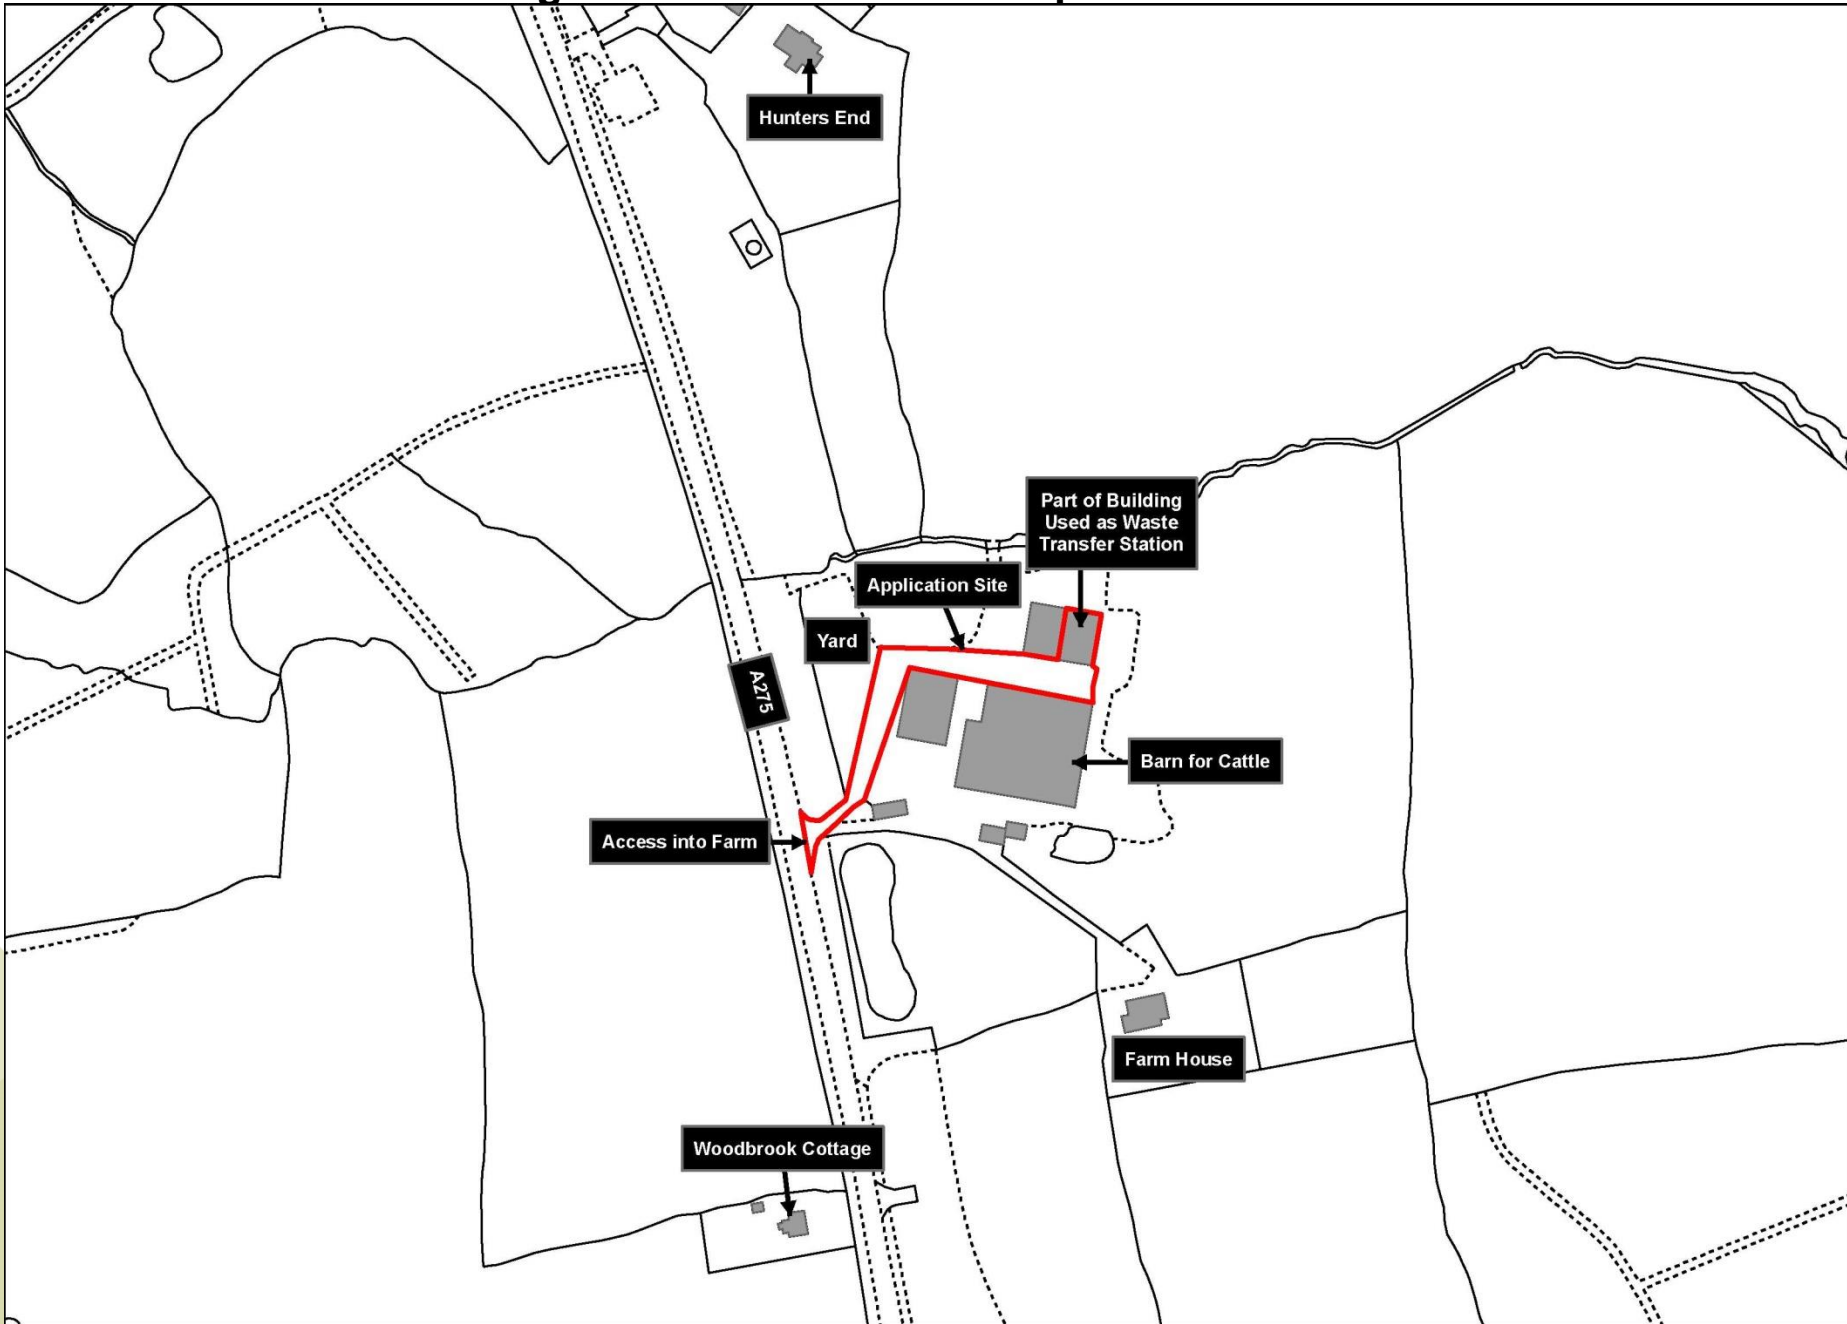

# LW/785/CM

Little Exceat Farm, South Road, South Common, South Chailey

Continued use of 2 no. bays in an agricultural general purpose building as a waste transfer station.

# Western part of yard through which access is gained to the building used as a waste transfer station

# Northern part of application site access through the groundworks depot yard

Application site building on left with waste transfer station in furthest 2 bays; building housing livestock on right

# Part of building used for agricultural purposes adjoining waste transfer station